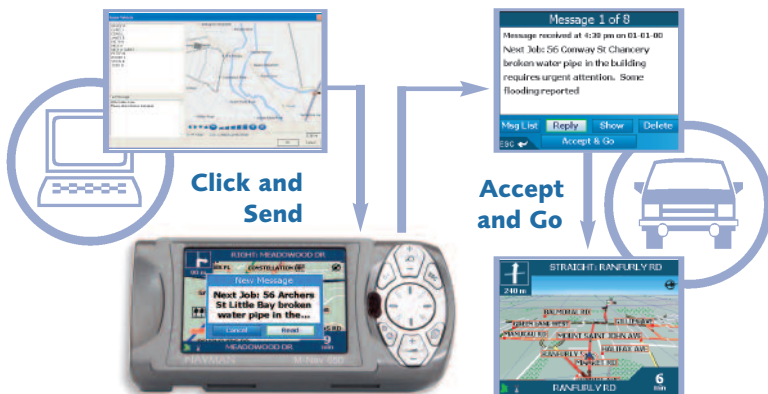

Improved Customer Service

- Provide accurate ETAs to your customers
- Reduced response times to your customers
- Quickly and professionally deal with any customer queries with accurate records